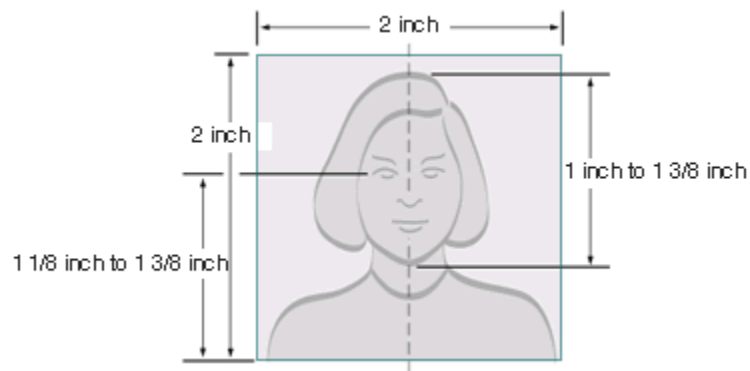

Photo Composition Template

- Make sure the photo presents the full head from the top of the hair to the bottom of the chin
- Center the head with the frame
- The person in the photo should have a neutral expression and be facing the camera

Paper Photo Head Size Template

- Photo must be 2 inches by 2 inches
- The height of the head (top of hair to bottom of chin) should measure 1 inch to 1 3/8 inches (25 mm - 35 mm)
- Make sure the eye height is between 1 1/8 inches to 1 3/8 inches (28 mm - 35 mm) from the bottom of the photo